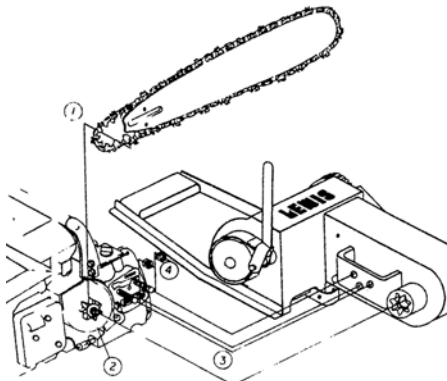

The Lewis Winch comes with 150' of 3/16" aircraft cable as standard (also available with 1/8"x 250 ft) and all the adapters to fit your saw (powerhead) including the direct connections, short bar & cutterless chain. The saw attaches to your winch as easy as changing a bar.

The Lewis Winch has shown it's ability and worth around the world for over 15 years.

SPECIFICATIONS

- | | |
|---------------------------------------|--|
| • Winch type | Chainsaw powered |
| • Rated Line pull (single line) | 4000 lb / 1,814 kg |
| • Double purchased | 8000 lb / 3,628 kg |
| • Line Speed | 60 – 80 ftpm / 18 – 25 mpm |
| • Wire rope galvanised aircraft grade | 3/16" / 5.00 mm or 1/8" |
| • Rope capacity | 150 ft / 45 lm of 3/16" or 250 ft 1/8" |

FEATURES

- Universal chainsaw adaptor (fits all chainsaws)
- Rugged Aluminium housings
- Internal Ball Bearings
- Anchor shackle on winch
- Very portable winching power

LEWIS WINCH WITH POWERHEAD ATTACHED

INSTALLATION SCHEMATIC

FITS ALL CHAIN SAWS USING
3/8" CHAIN
supplied complete with universal adapter

Imported by :

TRAXION
Distribution Limited

Phone (09) 414 1137 Website www.traxion.co.nz
Fax (09) 414 1138 Email sales@traxion.co.nz